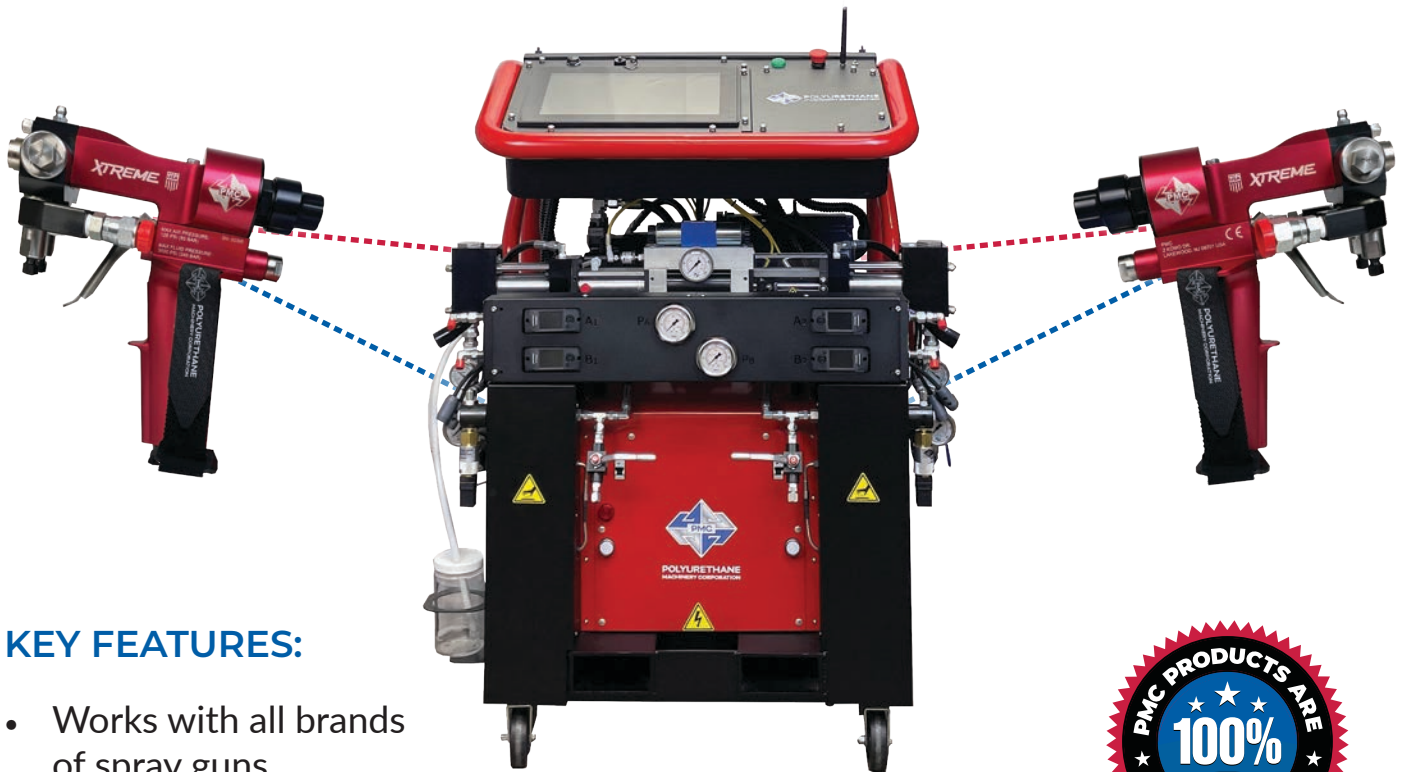

# INTRODUCING PMC'S NEW DUAL GUN PROPORTIONER

## PREMIER MACH 2

SPRAY **2Xs FASTER** WITH  
**TWO GUNS** ON ONE MACHINE

### KEY FEATURES:

- Works with all brands of spray guns
- Dual guns spray on-ratio; maintains ideal pressure
- Saves time and money
- PMC durability and reliability

MADE IN THE USA

[POLYMAC-USA.COM](http://POLYMAC-USA.COM)